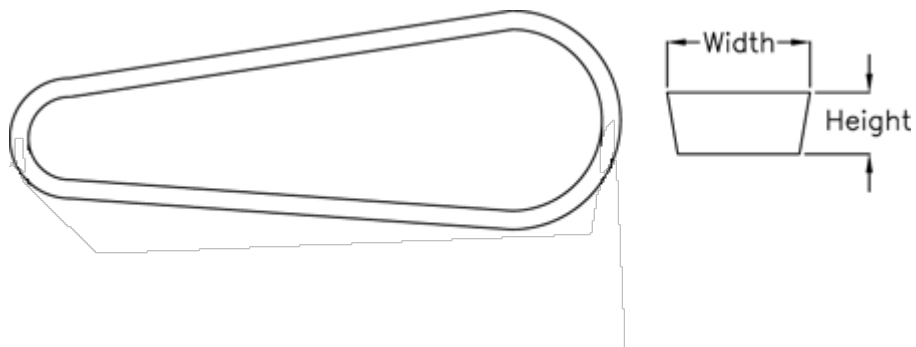

Data Sheet

Article number: 601980210020

Description: Gates Multispeed V-belt W20 (21 mm)-630

Measures

Angle	= 26 grader
Datum Llength	= 630
Height	= 7
Length inside	= 600
Outer length	= 644
Type	= W20
Width	= 21